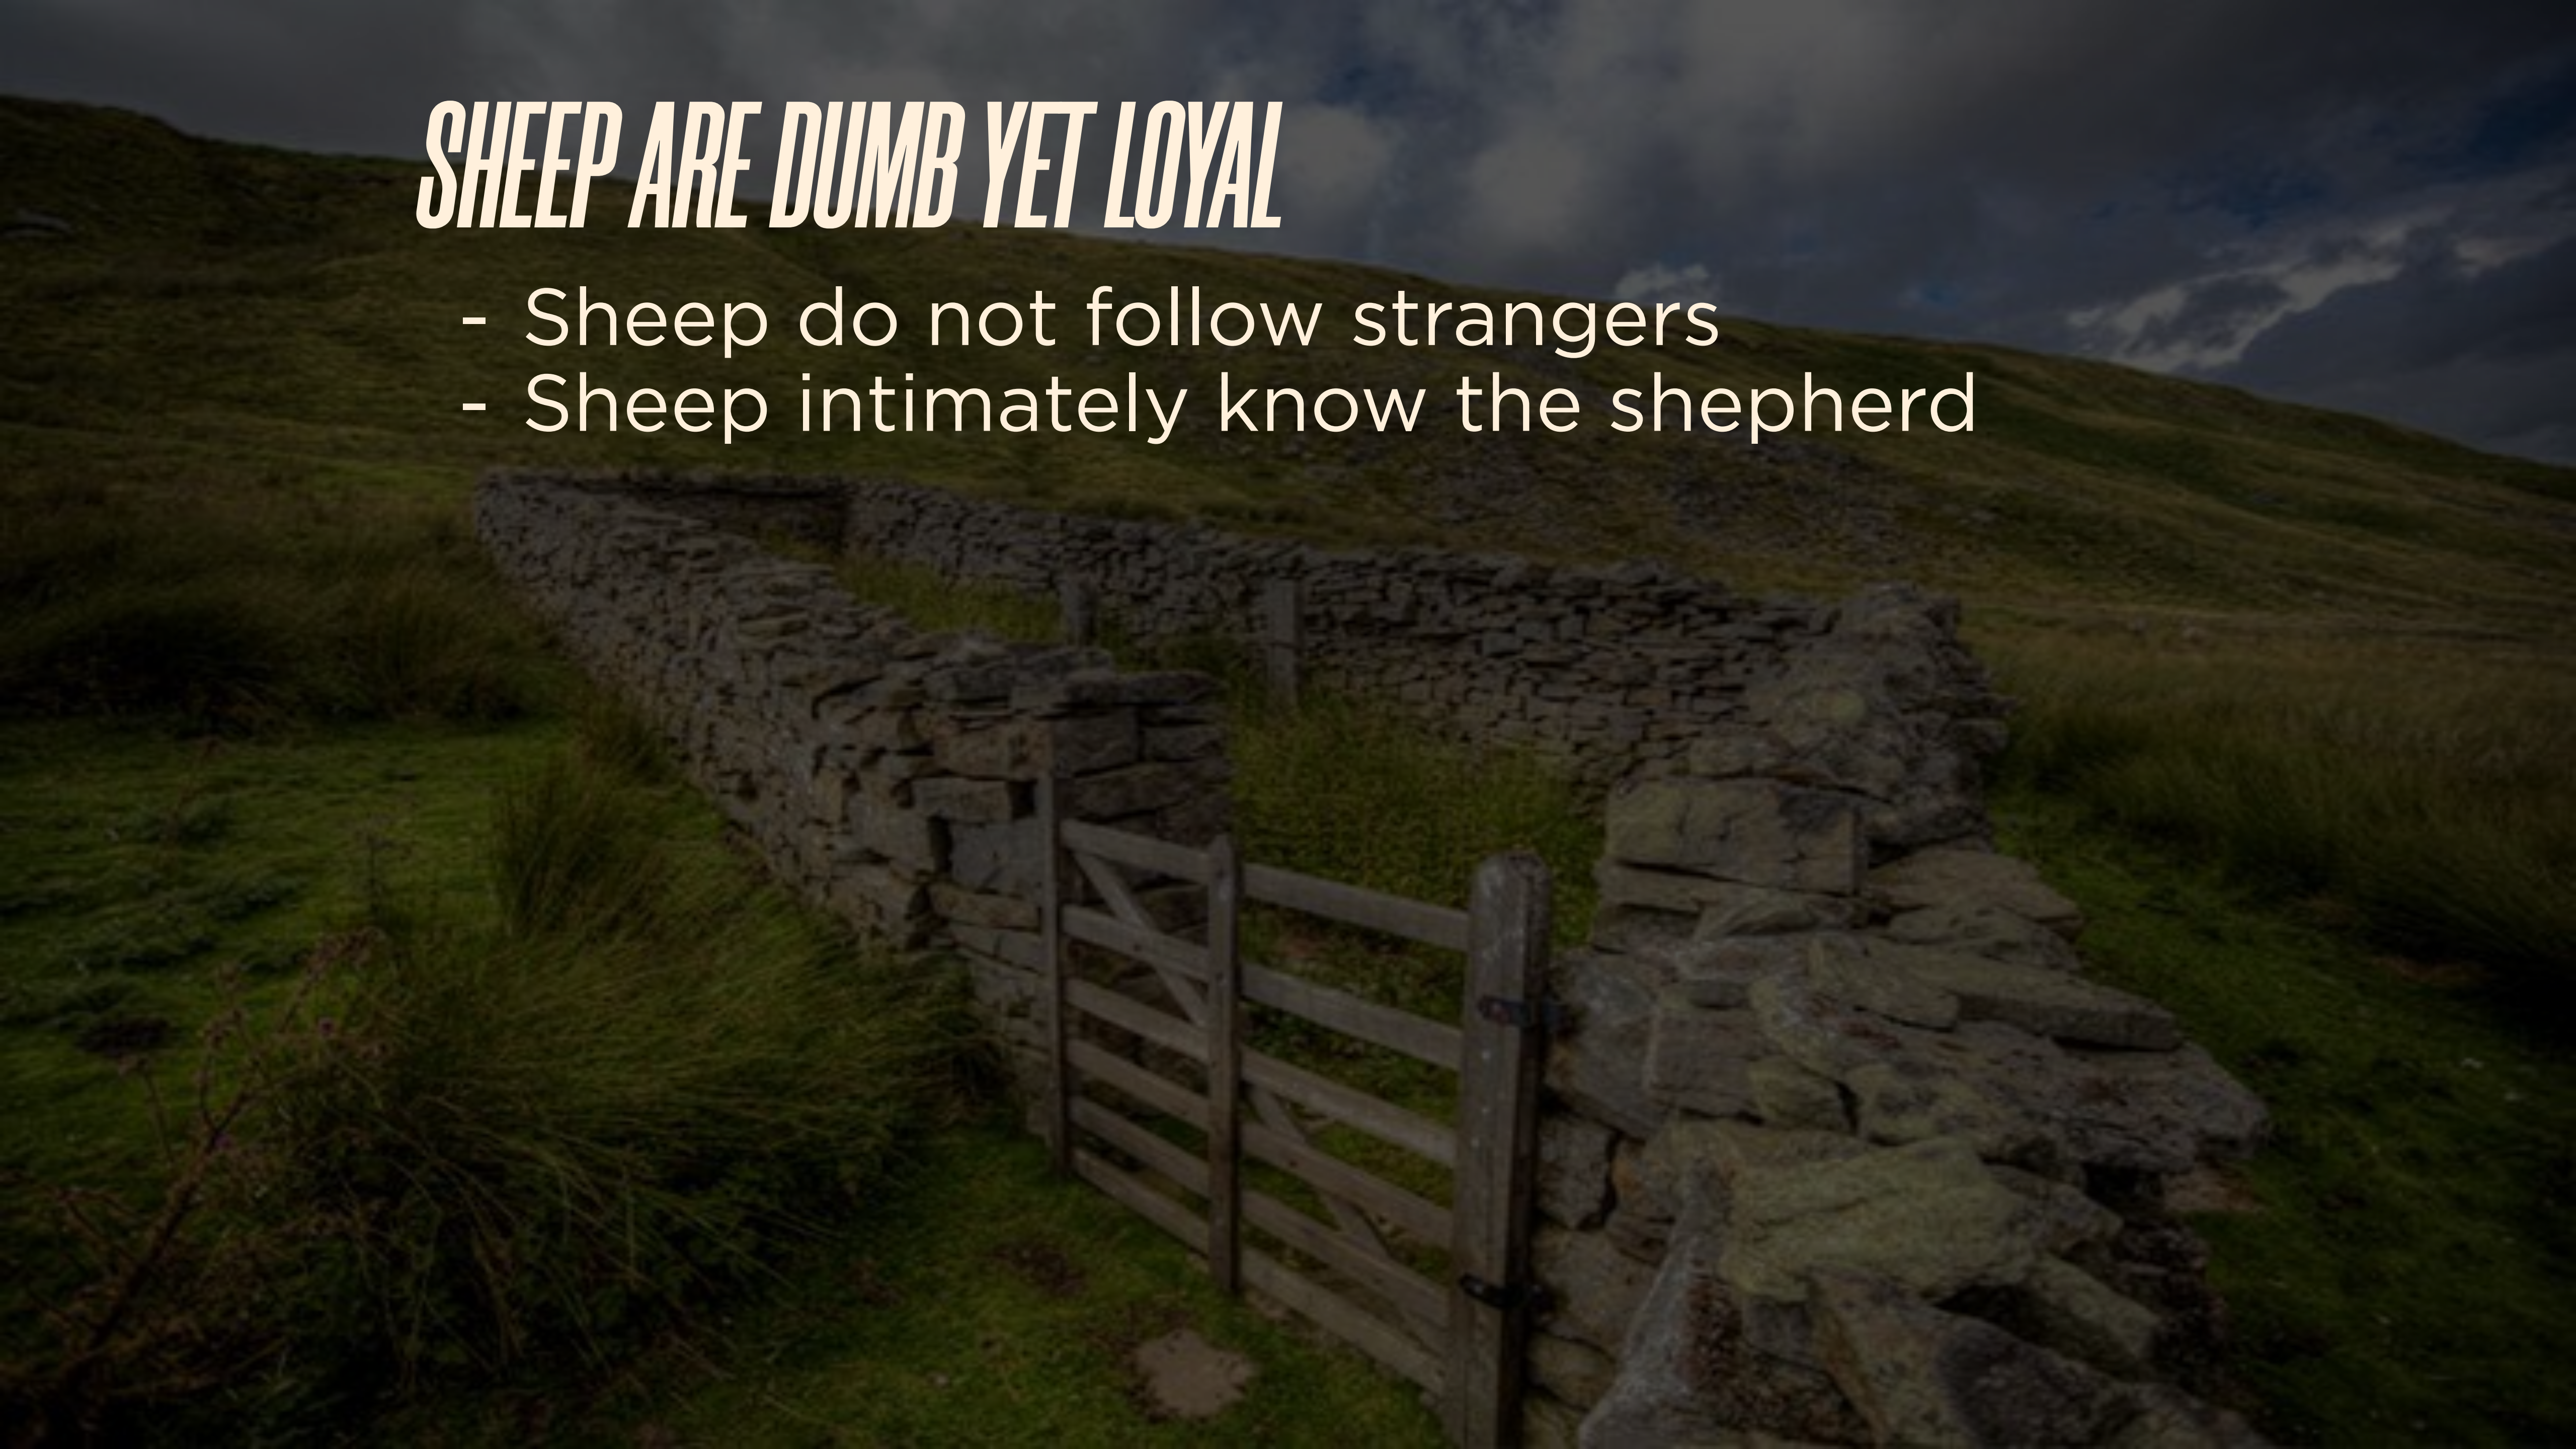

i am.

JESUS IN HIS OWN WORDS

I AM THE DOOR OF THE SHEEP

JOHN 10:7

SHEEP ARE DUMB YET LOYAL

- Sheep do not follow strangers
- Sheep intimately know the shepherd

SHEEP ARE DUMB YET LOYAL

JESUS IS THE DOOR OF THE SHEEP

- Those contrary to Jesus only want to do harm
- Jesus is the door to salvation
- Jesus is the door to freedom and protection
- Jesus is the door to abundant life

*Jesus provides access to eternal life,
freedom, protection, and an abundant life
to those who believe and follow Him.*

*Identify those thieves and robbers you have you
allowed to speak into your life. How can you
begin to find protection in Jesus this week?*